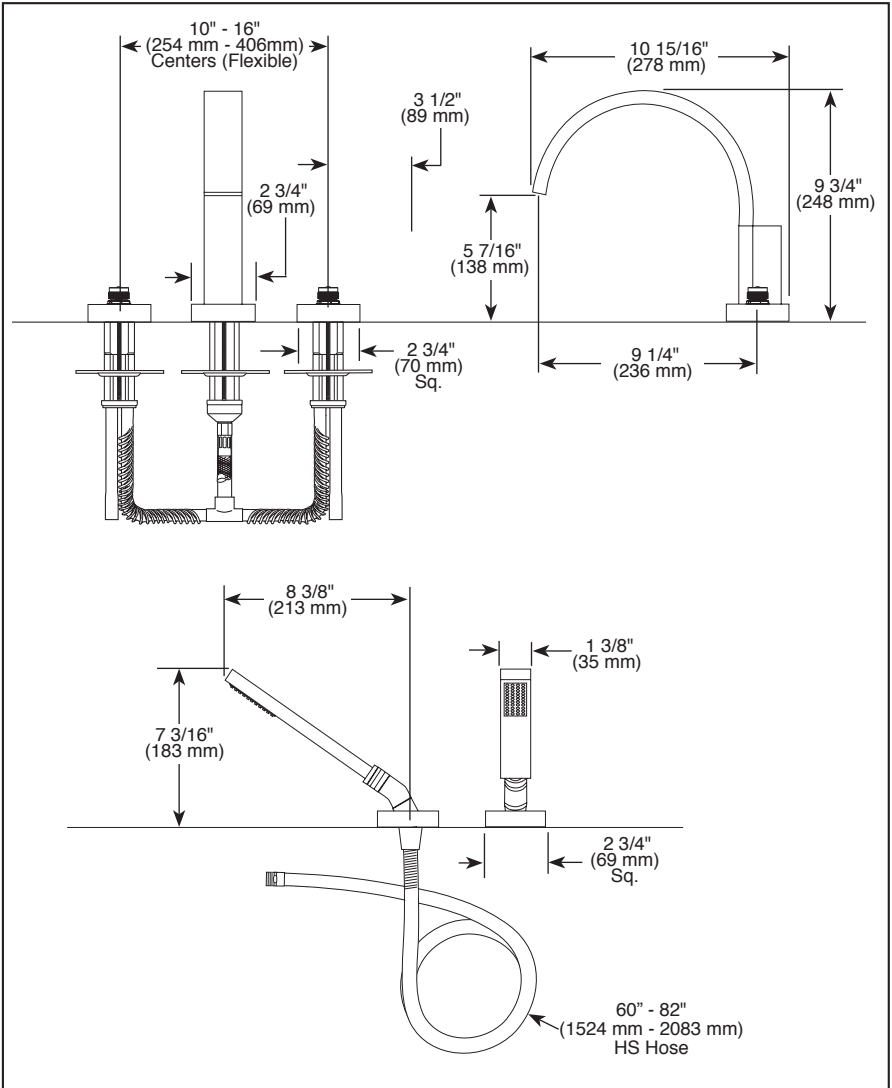

Submitted Model No.: _____
Specific Features: _____

BRIZO®

ROMAN TUB/WHIRLPOOL FAUCET TRIM

- Siderna® Bath Collection
- Three Hole Installation (T67380)
- Four Hole Installation (T67480)
- Rough-In Kit Must Also be Ordered to Complete Installation (R64707 for four hole and R62707 for three hole)

1. **STANDARD SPECIFICATIONS:**
2. Trim Only for two handle Roman Tub faucet for concealed mounting.
   - 10 15/16" (278 mm) long, 9 3/4" (248 mm) high slip-on rigid spout.
   - Temperature and volume controlled with handles.
   - Rough-In kit must also be ordered to complete installation (R64707 for four hole and R62707 for three hole). There are separate specification sheets on each rough-in kit if more details are required.
   - Handshower includes double check valves for backflow prevention (T67480 & T67481).
   - Handshower maximum 1.75 gpm @ 80 psi, 6.6 L/min @ 550 kPa
   - Minimum 5" (127 mm) to maximum 8" (203 mm) distance between holes.
   - Accomodates up to 2 1/2" deck thickness.
   - Handles sold separately.
   - 60" - 82" (1524 mm - 2083 mm) stretchable finished metal hose.

1. **WARRANTY**
2. Lifetime limited warranty on parts (other than electronic parts and batteries) and finishes: or, for commercial users, for 5 years from date of purchase.
   - 5 year limited warranty on electronic parts (other than batteries); or, for commercial users, for 1 year from the date of purchase. No warranty is provided on batteries.

1. **COMPLIES WITH:**
2. ASME A112.18.1 / CSA B125.1
   - ☑ Indicates compliance to ICC/ANSI A117.1 - Valve control only
   - EPA WaterSense® - Applies to handshower only - RP63768*

▲ Designate proper finish suffix